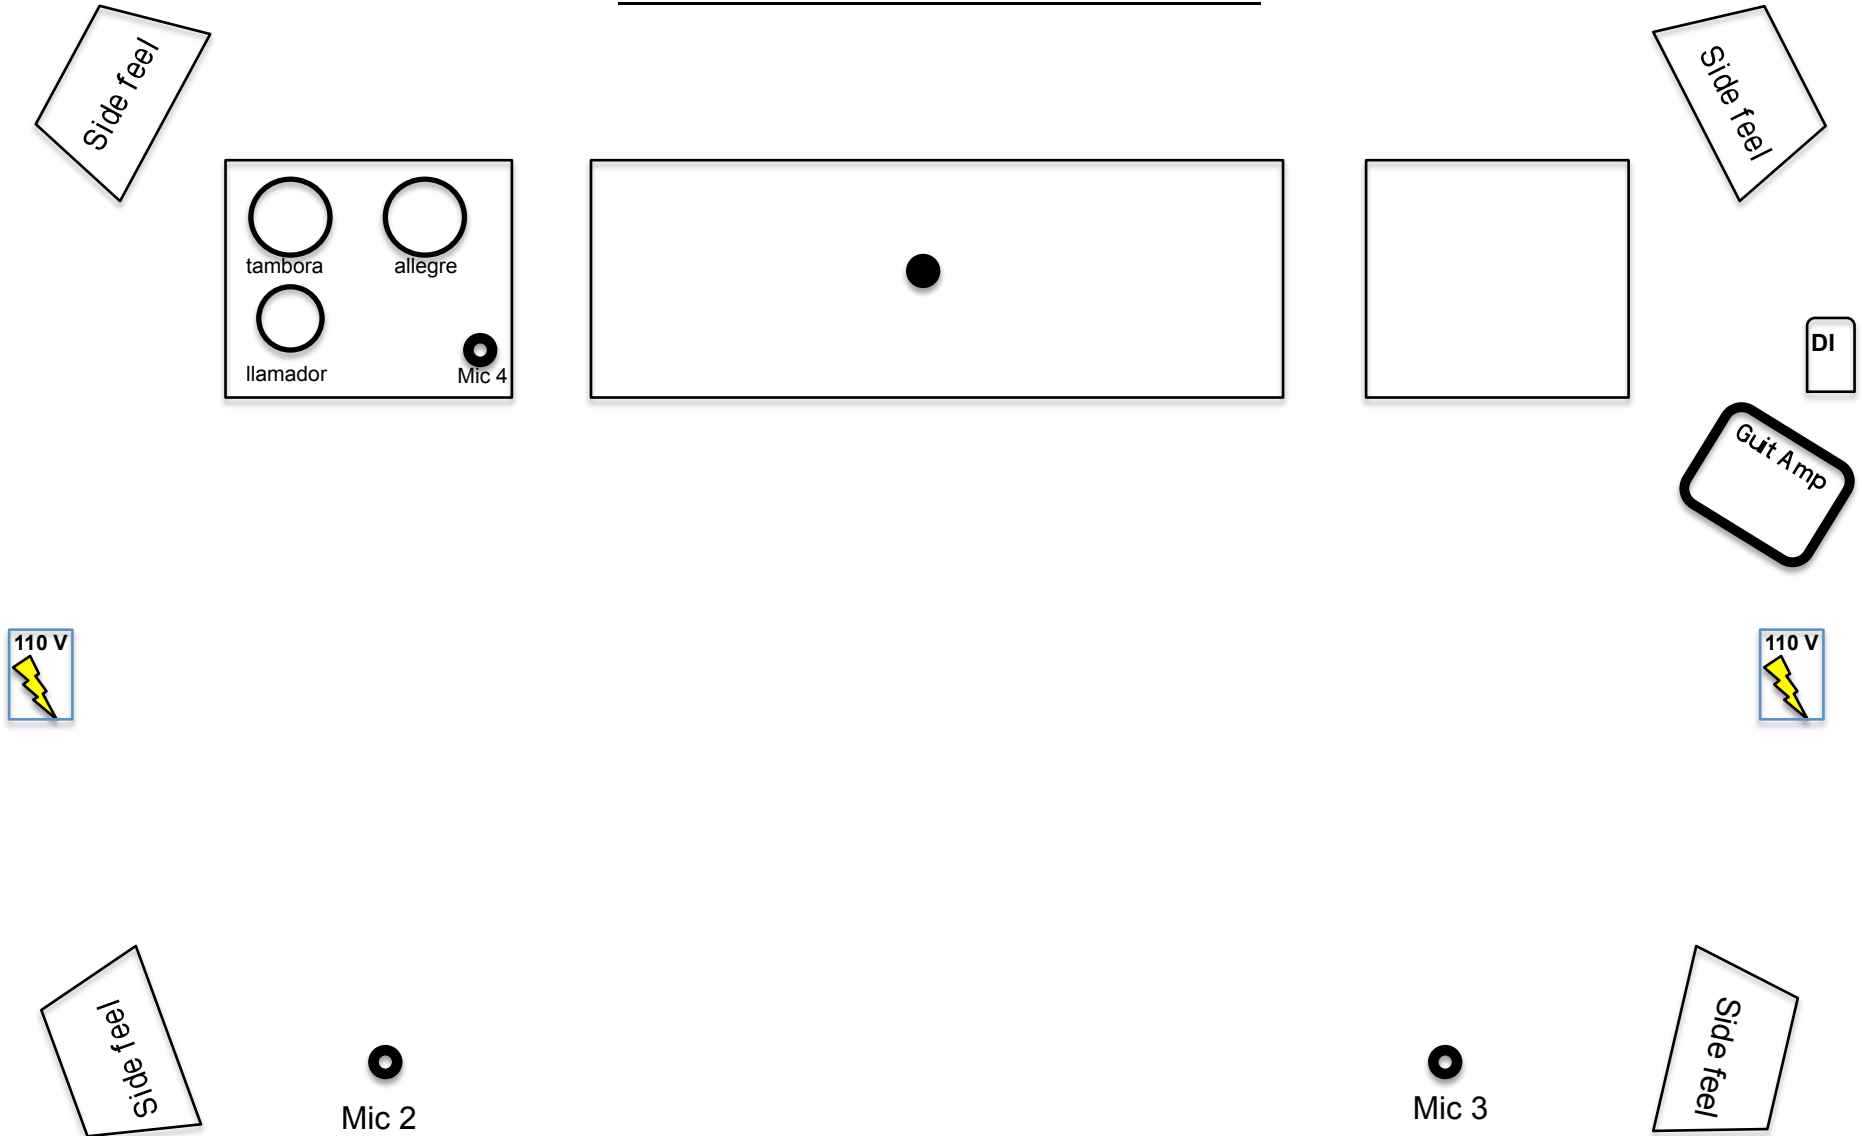

# VelKom Back GKO Plot 2020

Notes:- MIC 1 is a wireless headset  
- Musicians positions are not specify, all the show is wireless  
and artists are always moving, see the patch for more infos.